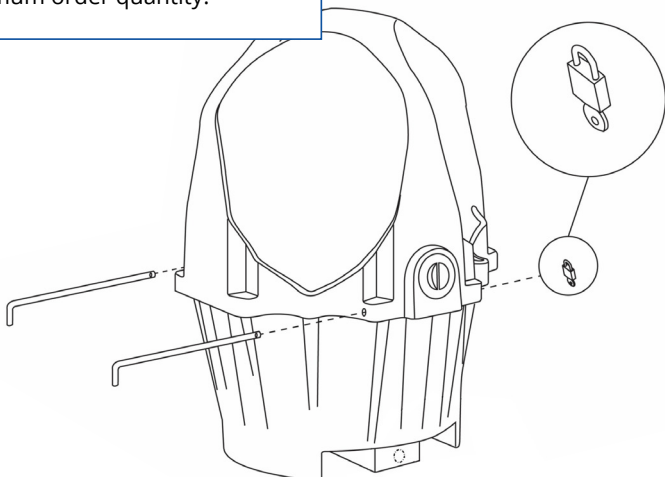

PLUTO 3 DATASHEET

The Pluto3 can be provided with your logo. Please contact us for minimum order quantity.

Specifications

Height:	1600 mm
Width:	1120 mm
Depth:	1120 mm
Weight:	40 kg
Capacity:	400 Liter
Available in colours:	<input type="radio"/> Grey <input type="radio"/> Red <input type="radio"/> Blue <input type="radio"/> Green <input type="radio"/> Yellow

The Pluto3 comes standard with:

- Stainless steel security bars
- Plastic seal for vacuumhose entry

The Pluto3 is stackable up to 4 urinals

[VIEW PRODUCT ON WEBSITE](#)