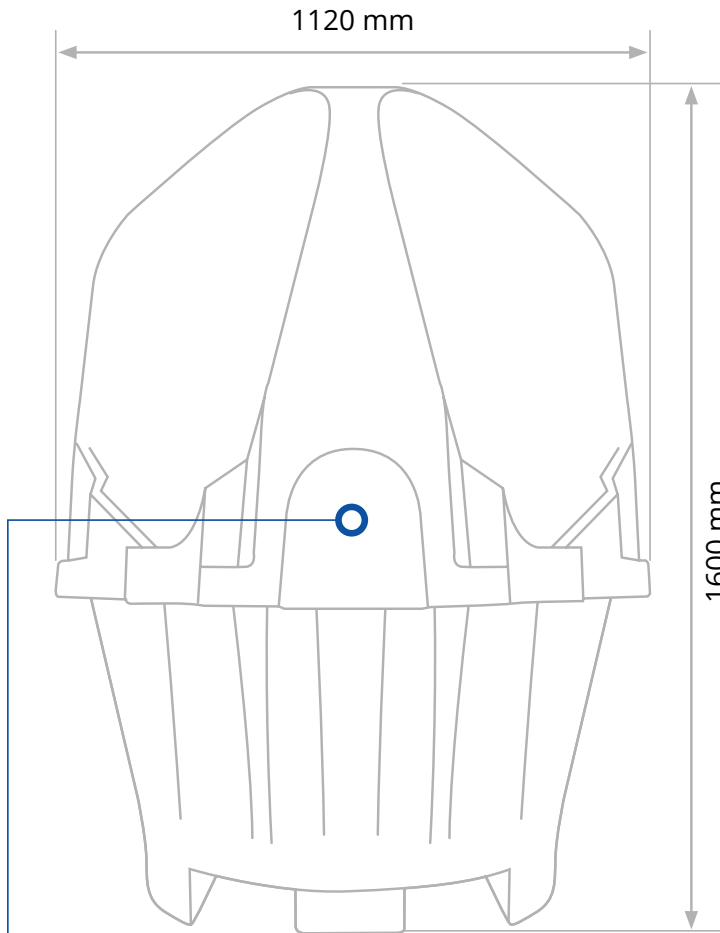

PLUTO 3 DATASHEET

The Pluto3 can be provided with your logo. Please contact us for minimum order quantity.

Specifications

Height:	1600 mm
Width:	1120 mm
Depth:	1120 mm
Weight:	40 kg
Capacity:	400 Liter
Available in colours:	<input type="radio"/> Grey <input type="radio"/> Red <input type="radio"/> Blue <input type="radio"/> Green <input type="radio"/> Yellow

The Pluto3 comes standard with:

- Stainless steel security bars
- Plastic seal for vacuumhose entry

The Pluto3 is stackable up to 4 urinals

[VIEW PRODUCT ON WEBSITE](#)