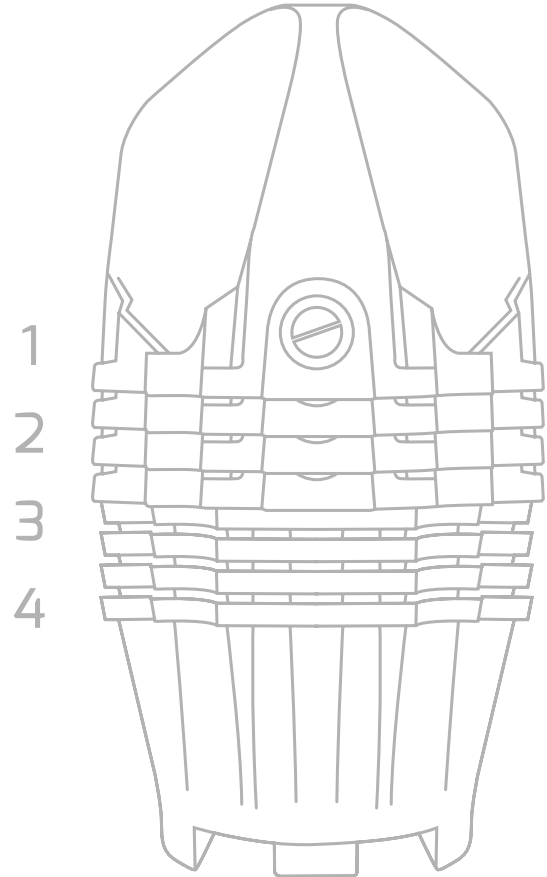

PLUTO 3 DATASHEET

The Pluto3 can be provided with your logo. Please contact us for minimum order quantity.

Specifications

Height:	1600 mm
Width:	1120 mm
Depth:	1120 mm
Weight:	40 kg
Capacity:	400 Liter
Available in colours:	<input type="radio"/> Grey <input type="radio"/> Red <input type="radio"/> Blue <input type="radio"/> Green <input type="radio"/> Yellow

The Pluto3 comes standard with:

- Stainless steel security bars
- Plastic seal for vacuumhose entry

The Pluto3 is stackable up to 4 urinals

[VIEW PRODUCT ON WEBSITE](#)