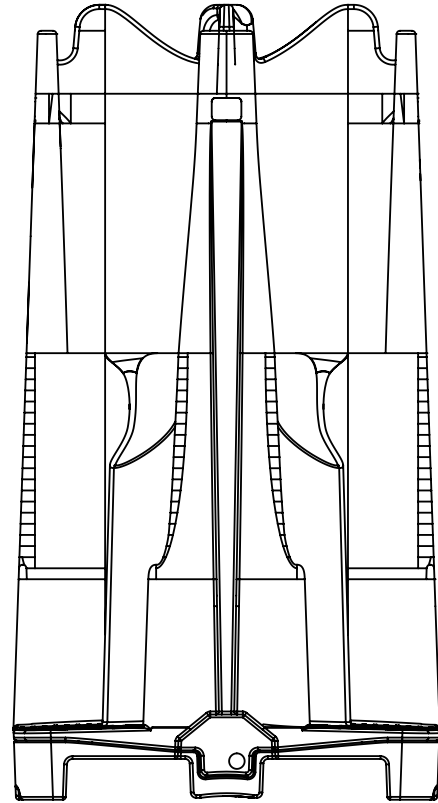

PLUTO PLUS DATASHEET

Specifications

Height: 2120 mm

Width: 1150 mm

Depth: 1150 mm

Weight: 95 kg

Capacity: 405 Liter

1 ¼ inch drain