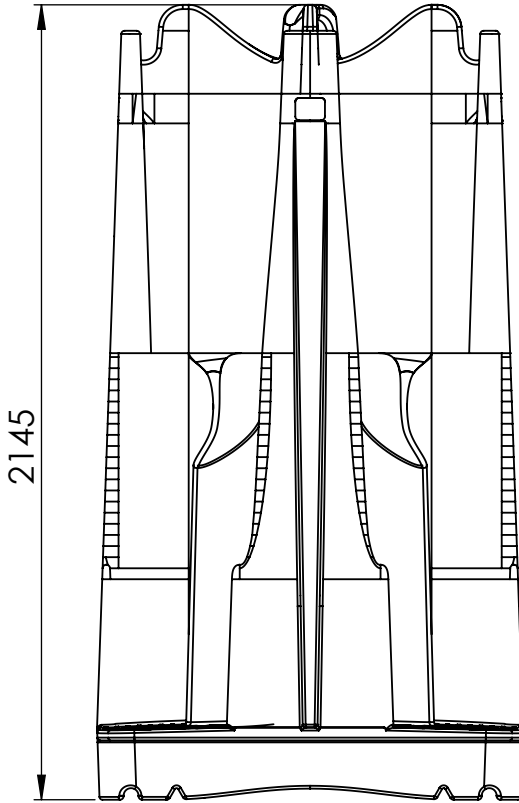

PLUTO PLUS DATASHEET

Specifications

Height: 2120 mm

Width: 1150 mm

Depth: 1150 mm

Weight: 95 kg

Capacity: 405 Liter

1 ¼ inch drain