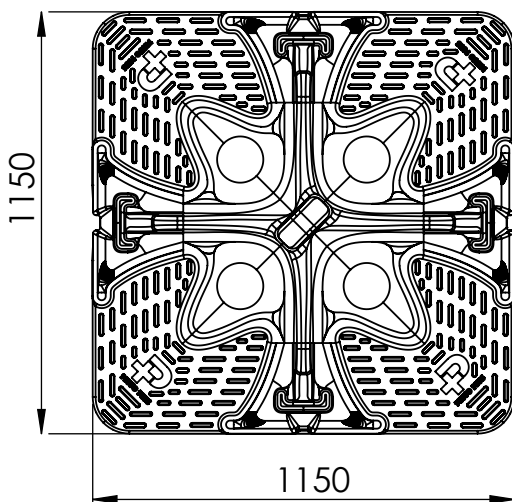

PLUTO PLUS DATASHEET

Specifications

Height: 2120 mm

Width: 1150 mm

Depth: 1150 mm

Weight: 95 kg

Capacity: 405 Liter

1 ¼ inch drain